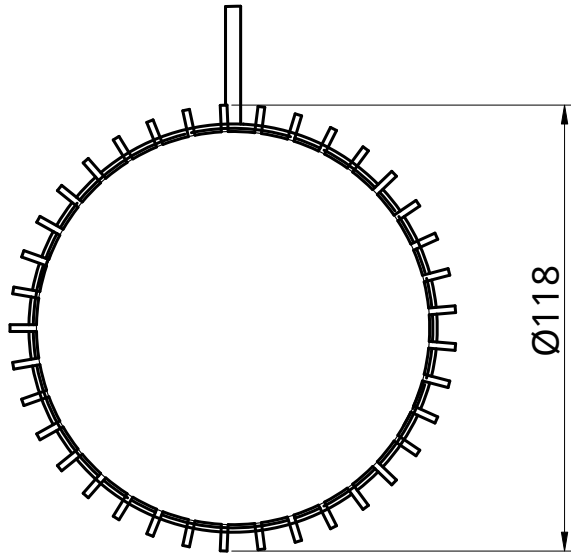

COLUMN

COLUMNNA

DOME material

Olive: 40% olive stones & 60% PLA

Others: 100% PLA

E27 LED light bulb

2700 Kelvin - 800 Lumens

E27 Ceramic light bulb holder

(dismountable)

150cm cable

with switch & plug (type C)

BASE material

100% PLA

Limitations

- Max. power: 15W
- LED light bulb only
- Operating temperature: -0°C to 50°C

Proper use