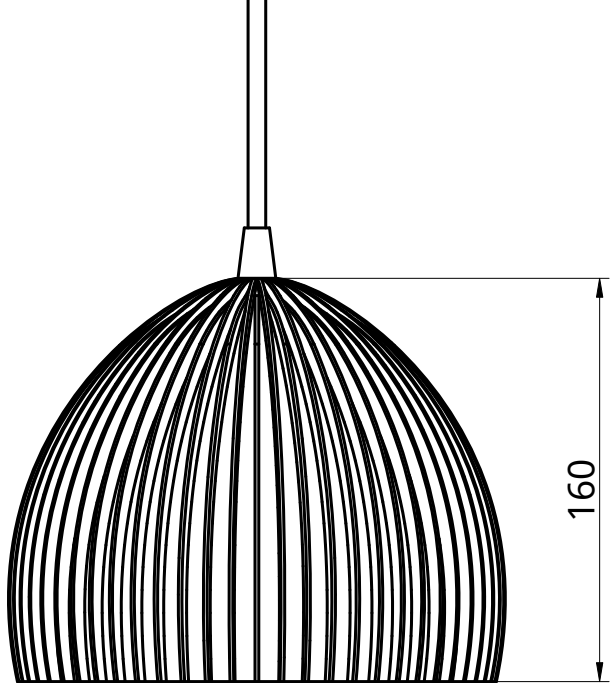

# ELLIPSIS

**200cm textil cable**  
0.75mm<sup>2</sup> - 2 core

**E27 Ceramic light bulb holder**  
(dismountable)

**ELLIPSIS - dome**  
Olive: 40% olive stones & 60% PLA  
Others: 100% PLA

**E27 LED light bulb**  
2700 Kelvin - 800 Lumens

## Limitations

- Max. power: 15W
- LED light bulb only
- Operating temperature: -0°C to 50°C