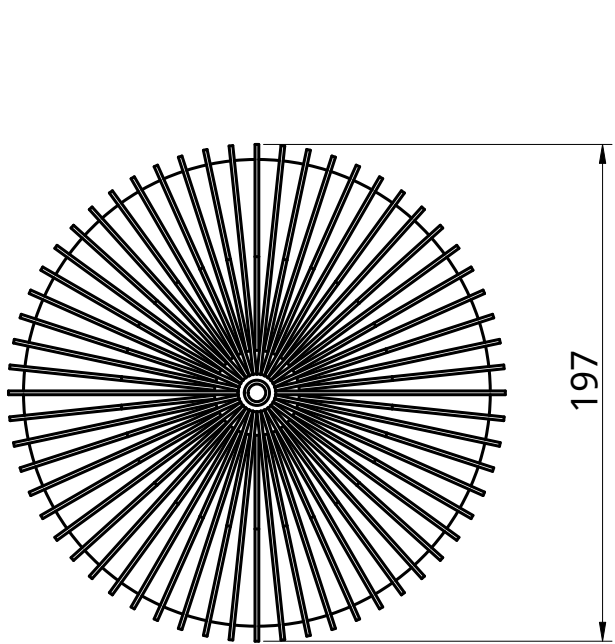

# ELLIPSIS

**200cm textil cable**  
0.75mm<sup>2</sup> - 2 core

**E27 Ceramic light bulb holder**  
(dismountable)

**ELLIPSIS - dome**  
Olive: 40% olive stones & 60% PLA  
Others: 100% PLA

**E27 LED light bulb**  
2700 Kelvin - 800 Lumens

## Limitations

- Max. power: 15W
- LED light bulb only
- Operating temperature: -0°C to 50°C