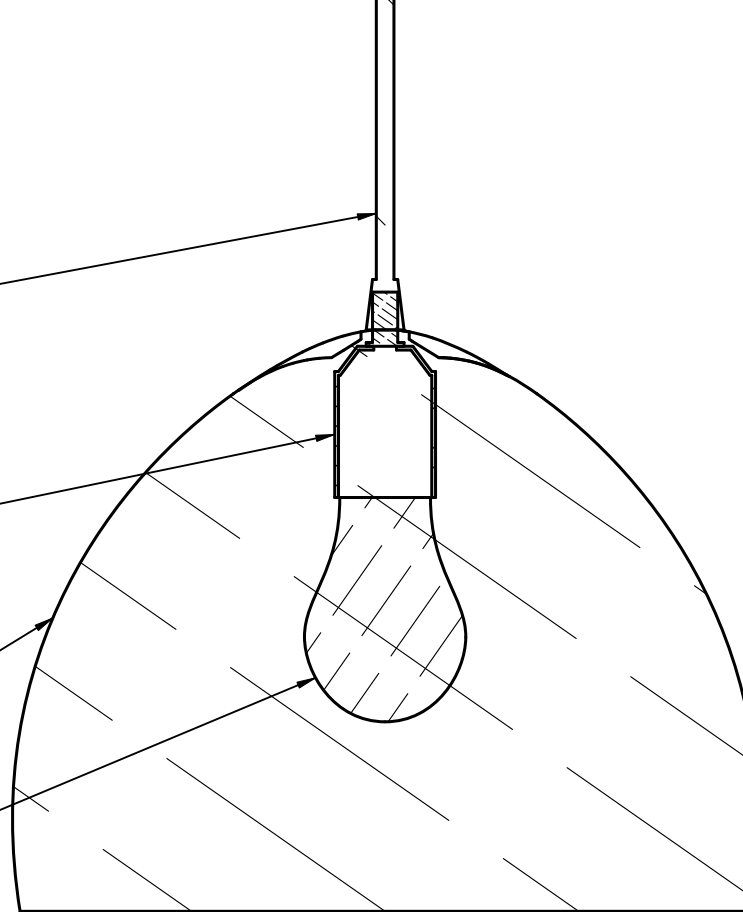

# ELLIPSIS

**200cm textil cable**  
0.75mm<sup>2</sup> - 2 core

**E27 Ceramic light bulb holder**  
(dismountable)

**ELLIPSIS - dome**  
Olive: 40% olive stones & 60% PLA  
Others: 100% PLA

**E27 LED light bulb**  
2700 Kelvin - 800 Lumens

## Limitations

- Max. power: 15W
- LED light bulb only
- Operating temperature: -0°C to 50°C