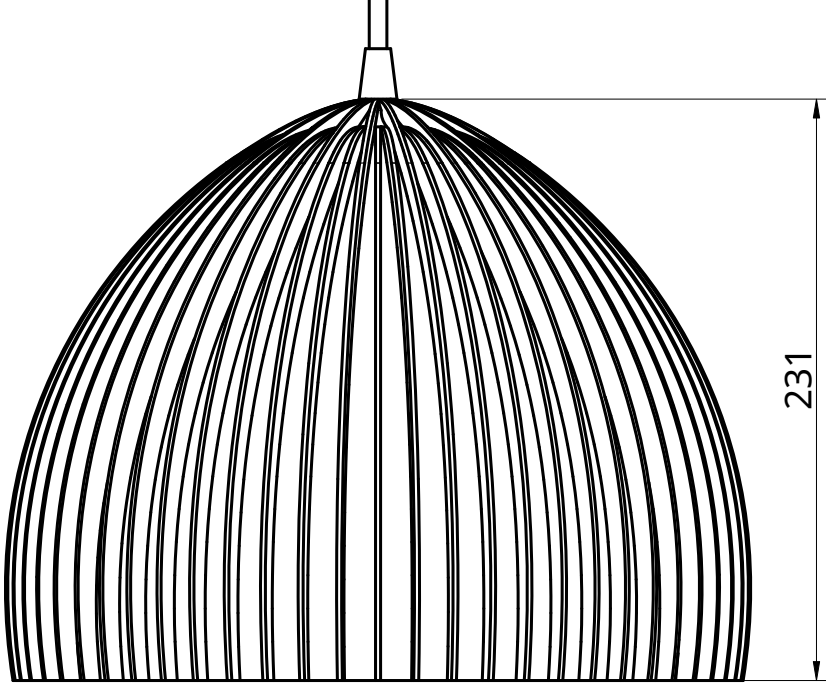

# ELLIPSIS

**200cm textil cable**  
0.75mm<sup>2</sup> - 2 core

**E27 Ceramic light bulb holder**  
(dismountable)

**ELLIPSIS - dome**  
Olive: 40% olive stones & 60% PLA  
Others: 100% PLA

**E27 LED light bulb**  
2700 Kelvin - 800 Lumens

## Limitations

- Max. power: 15W
- LED light bulb only
- Operating temperature: -0°C to 50°C