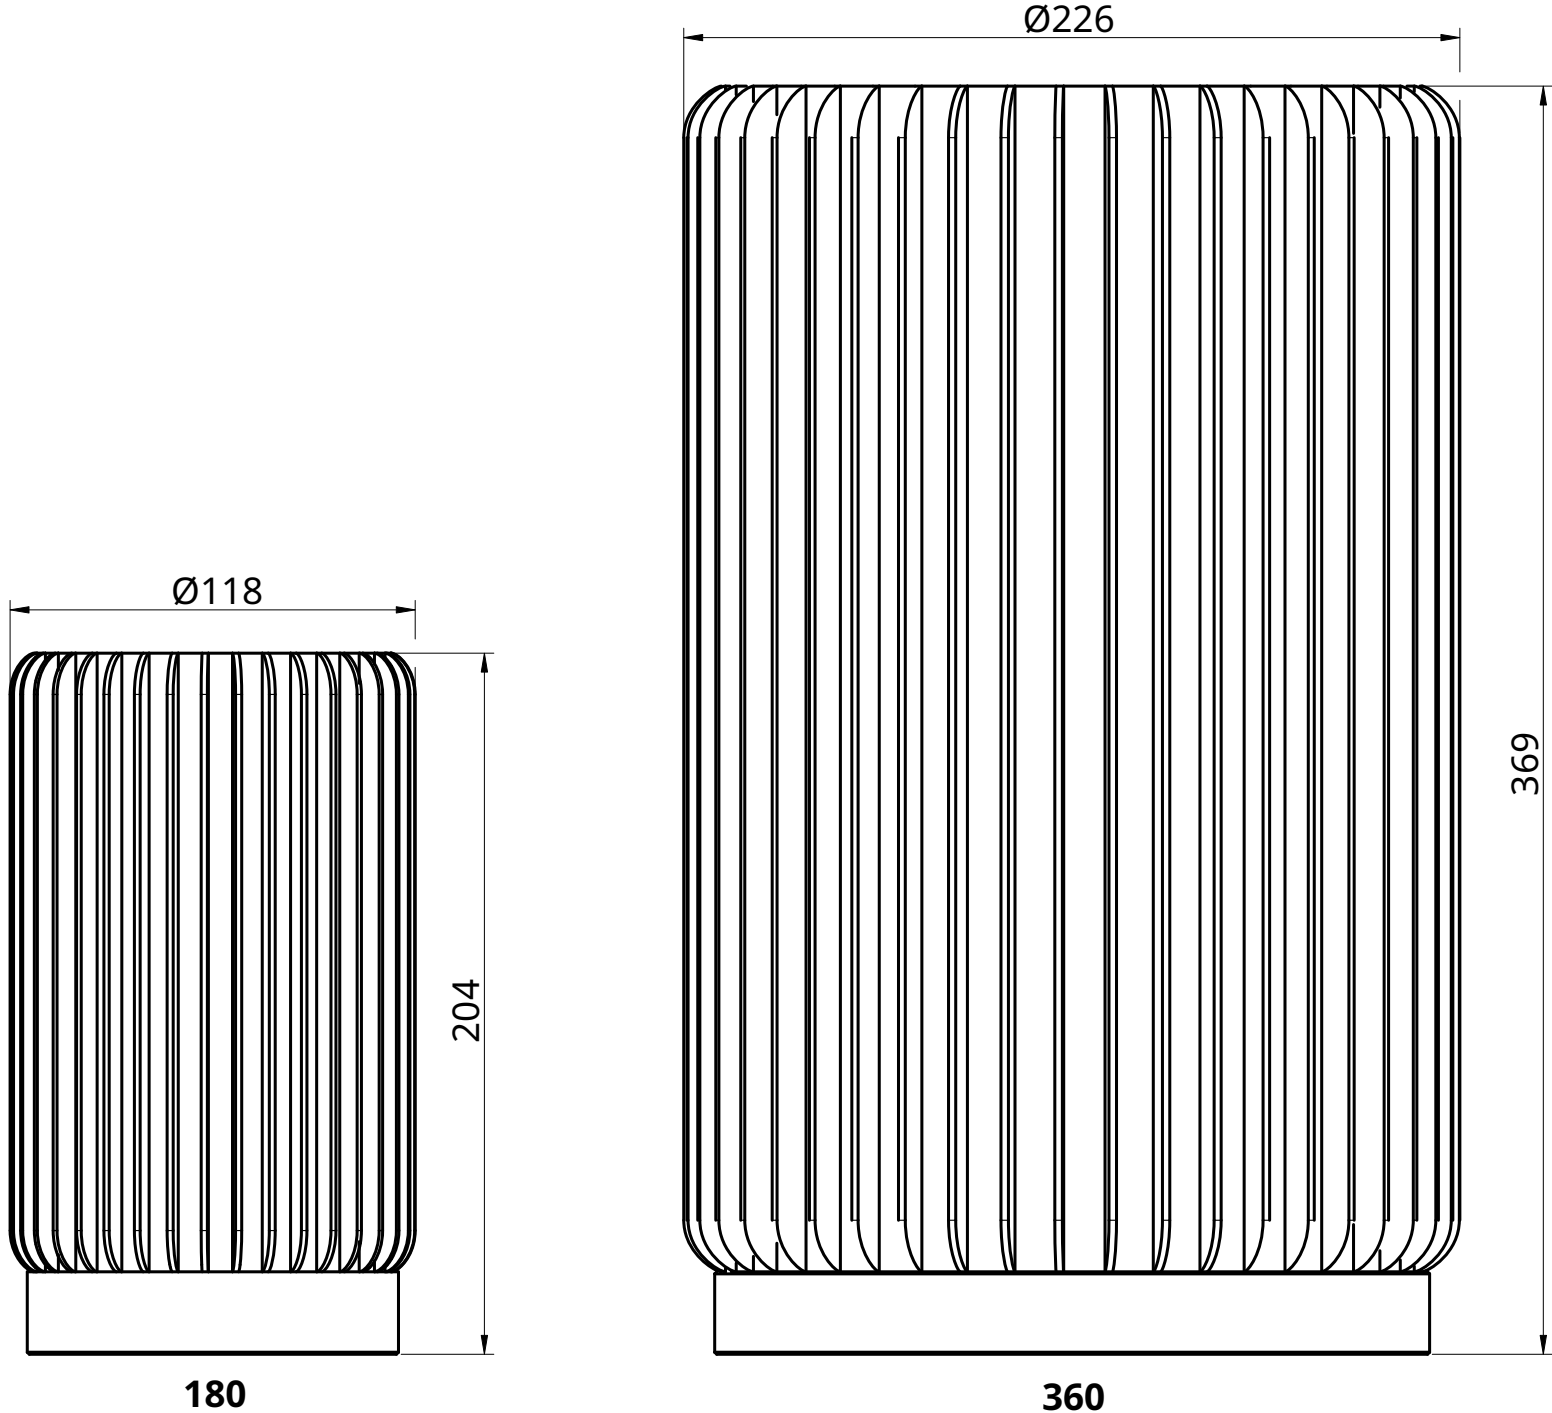

COLUMN

DOME material

Olive: 40% olive stones & 60% PLA

Others: 100% PLA

E27 LED light bulb

2700 Kelvin - 800 Lumens

E27 Ceramic light bulb holder (dismountable)

150cm cable

with switch & plug (type C)

BASE material

100% PLA

Limitations

- Max. power: 15W
- LED light bulb only
- Operating temperature: -0°C to 50°C

Proper use

- The product is designed for illuminating indoor areas.
- There is a danger of damage to property or personal injury if improperly used.
- Please dispose of your product in accordance with the currently applicable regulations in your country.